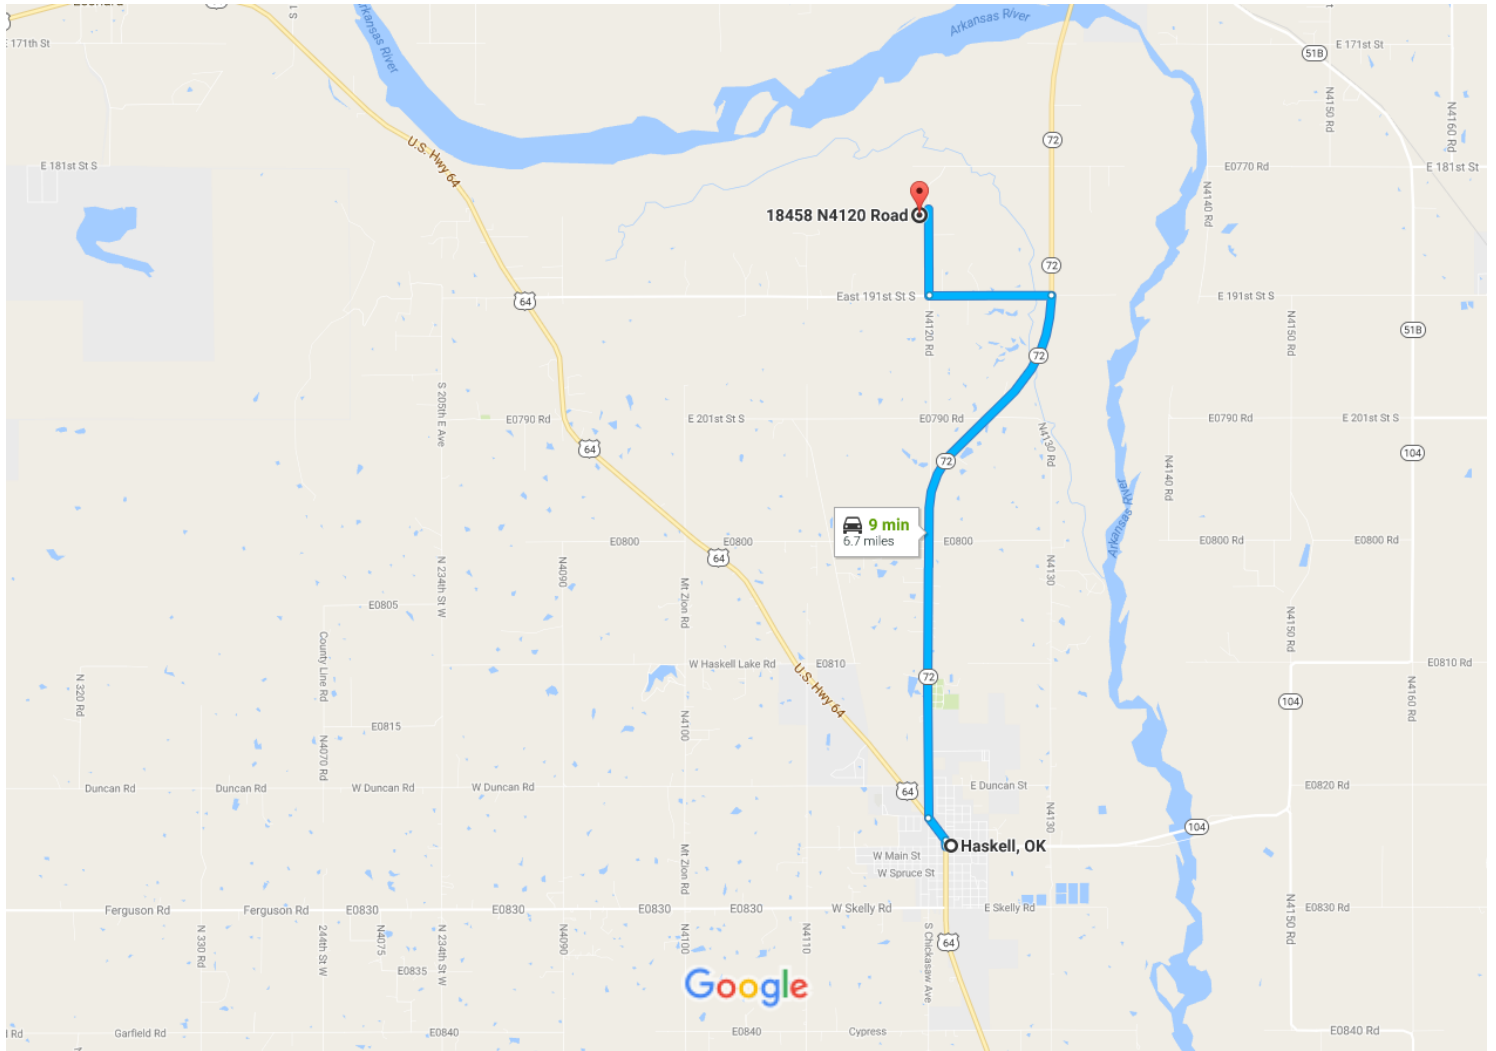

Haskell, Oklahoma to 18458 N4120 Rd, Coweta, OK 74429

Drive 6.7 miles, 9 min

Map data ©2017 Google 1 mi

via OK-72 N

Fastest route, the usual traffic

9 min

6.7 miles