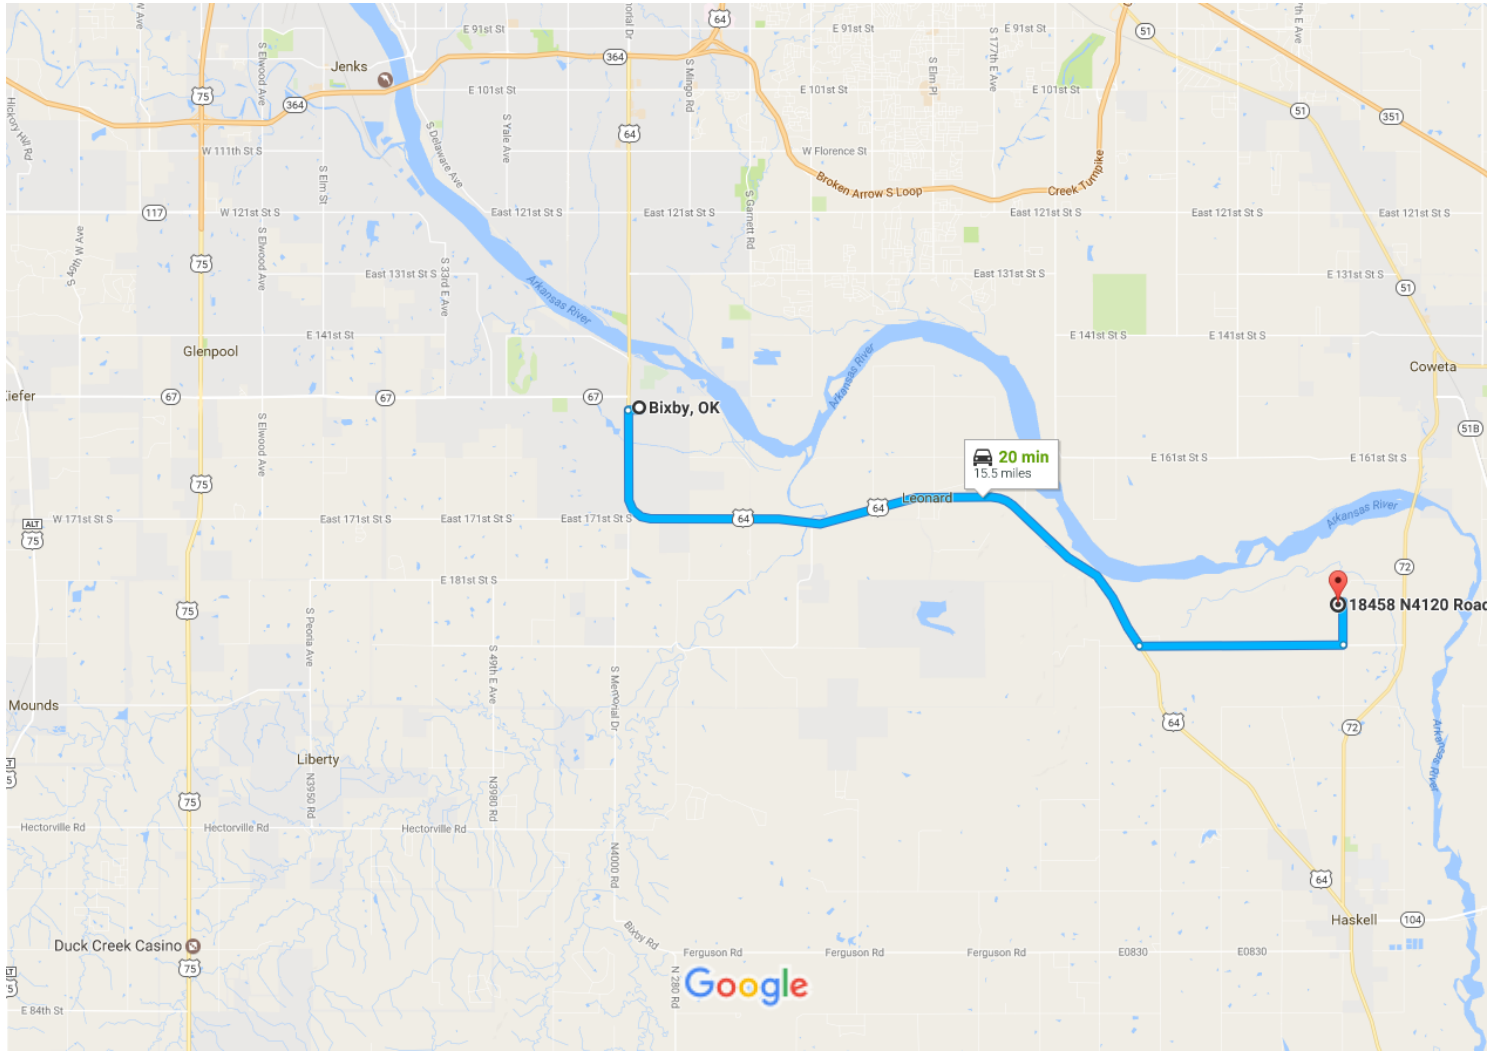

Bixby, OK to 18458 N4120 Rd, Coweta, OK 74429

Drive 15.5 miles, 20 min

Map data ©2017 Google 2 mi

via US-64 E

Fastest route, the usual traffic

20 min

15.5 miles